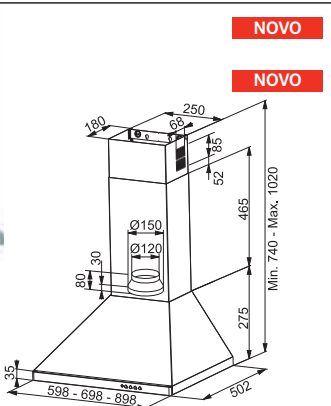

NOVO

▶60◀

▶70◀

NOVO

▶90◀

FDL 664 XS - nerjavno jeklo, širina 60 cm

110.0017.937 214.00

FDL 764 XS - nerjavno jeklo, širina 70 cm

110.0015.212 238.00

FDL 964 XS - nerjavno jeklo, širina 90 cm

110.0015.213 252.00

- tipke za upravljanje
- kovinski maščobni filter primeren za pranje v pomiv. stroju
- odzračevanje in kroženje zraka

	m³/h	dB(A)
MIN	240	49
MAX	420	61
∅	120 - 150mm	
💡	Lamp 2 x 40W	

Linfa

filter aktivno oglje

112.0016.755

20.00

odvodni podaljšek 990 mm

112.0017.989

84.00

stenska obloga, nerjavno jeklo 900x690 mm

112.0016.763

74.00